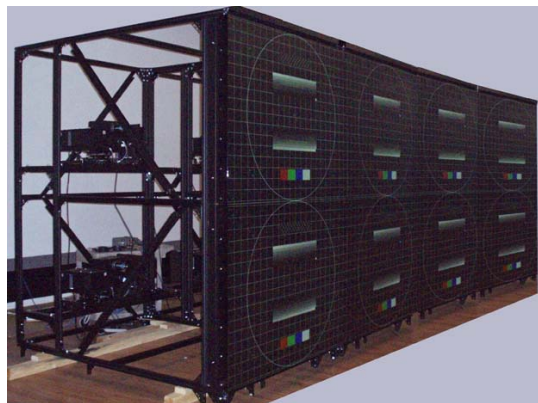

New Product Brochures

[rpp Pedestal](#)

[rpw Wall](#)

[rpe Enclosure](#)

[rpms Rear Projection Mount & Screen](#)

New Application Photos

[rpms Rear Projection Front Screens, rppm Panel Mounts, rpe Enclosures](#)

— Featured Application —

2 x 4 rpw Wall

- 95" x 254" Overall Image in 82" of Depth
- *8 (eight) 80" dnp Black Bead Screens
- Christie RPMSP-D100U Engine

Occidental Petroleum has chosen rp Visual Solutions as their custom Command Wall supplier for their new N.O.C. Network Operation Control facility located in Bakersfield, California. When completed later this year, this 2 high x 4 wide - 80" Diagonal Black Bead - RPW - Rear Projection Wall will be one of the most technological advanced control systems in the Petrol Chemical industry. *Occidental Petroleum* worked closely with rp Visuals utilizing our VDC - Visualization Demo Center to prototype their potential solutions.