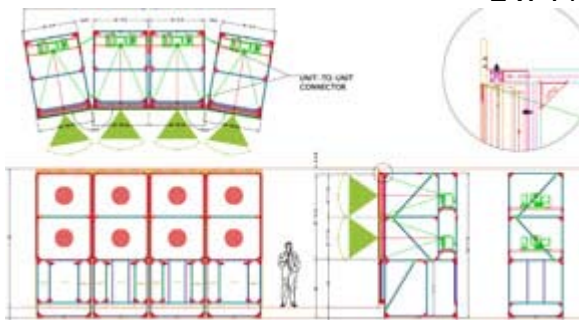

— Sales Tools —

New Sales Tools on our Website

Room Plan Worksheets

[rpp Pedestal](#)

[rppm Panel Mount](#)

[rpw Wall, rpe Enclosure, rpms Rear Projection Mount & Screen](#)

PowerPoint Presentation

[What is an rpp Pedestal](#)

New Product Brochures

[rpp Pedestal](#)

[rpw Wall](#)

[rpe Enclosure](#)

[rpms Rear Projection Mount & Screen](#)

New Application Photos

[rpms Rear Projection Front Screens, rppm Panel Mounts, rpe Enclosures](#)

— Featured Application —

2 x 4 rpw Wall

- 95" x 254" Overall Image in 82" of Depth
- *8 (eight) 80" dnp Black Bead Screens
- Christie RPMSP-D100U Engine

Occidental Petroleum has chosen rp Visual Solutions as their custom Command Wall supplier for their new N.O.C. Network Operation Control facility located in Bakersfield, California. When completed later this year, this 2 high x 4 wide - 80" Diagonal Black Bead - RPW - Rear Projection Wall will be one of the most technological advanced control systems in the Petrol Chemical industry. *Occidental Petroleum* worked closely with rp Visuals utilizing our VDC - Visualization Demo Center to prototype their potential solutions.