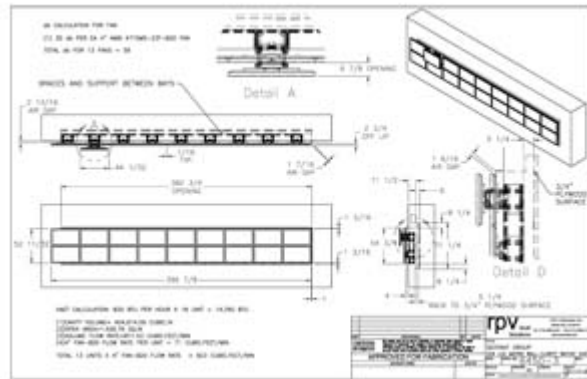

FOOTBALL BYE WEEK

WHAT? No NFL this week. Since we have a week off, please enjoy some of Randy's personal football photos from the 2007 USC Rose Bowl Game in Pasadena, California.

PRODUCT HIGHLIGHT

The rppm rp Panel Mount is for flat panel displays--LCD or Plasmas--sizeable to any configuration. The above confirmation is for a 2 x 4 wall.

[Click here for brochure](#)

Contact matt@rpvisuals for your no cost CAD and quote.

Think of rp Visual Solutions for innovative ways to display your flat panels.

APPLICATION STORY HIGHLIGHT

Arizona State University's Biodesign Institute displays a 2 x 9 flat panel wall using rp Visual Solutions rppm rp Panel Mount to hold the 46" Clarity Baycat LCDs.
System Integration by TPI & Consulting by The Sextant Group.