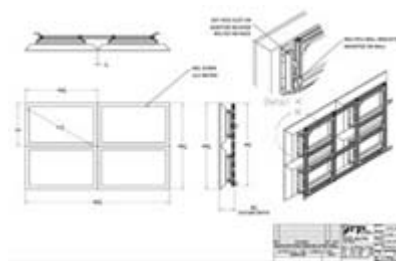

FOOTBALL BYE WEEK

WHAT? No NFL this week. Since we have a week off, please enjoy some of Randy's personal football photos from the 2007 USC Rose Bowl Game in Pasadena, California.

PRODUCT HIGHLIGHT

The rppm rp Panel Mount is for flat panel displays--LCD or Plasmas--sizeable to any configuration. The above confirmation is for a 2 x 4 wall.

[Click here for brochure](#)

Contact matt@rpvisuals for your no cost CAD and quote.

Think of rp Visual Solutions for innovative ways to display your flat panels.

APPLICATION STORY HIGHLIGHT

Arizona State University's Biodesign Institute displays a 2 x 9 flat panel wall using rp Visual Solutions rppm rp Panel Mount to hold the 46" Clarity Baycat LCDs.
System Integration by TPI & Consulting by The Sextant Group.