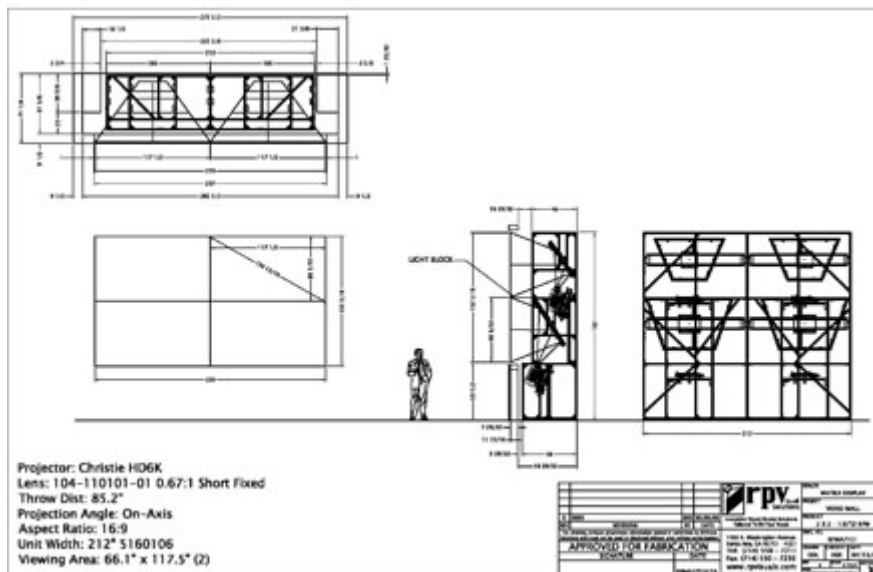

## [APPLICATION STORY HIGHLIGHT](#)

Matrix Audio Visual installed a 2x2 rpw Rear Projection Wall @ Quest  
134" Diagonal-16:9 Aspect Ratio-Overall Image 11' x 19.5'

[rpw Rear Projection Wall Brochure](#)