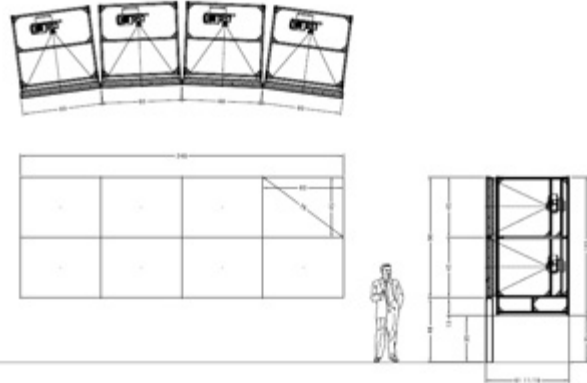

[Click here for Brochure](#)

APPLICATION STORY HIGHLIGHT

Middle Tennessee Electric has a 100% custom, 2 x 4 rpw Rear Projection Wall by rp Visual Solutions.

Eight 75" Tri-element, DNP Optical Black Beads Screens,

rp Visual Solution's rpw Rear Projection Wall Structure, and rp Screen Can Assembly

System Integration by Electrosonic.

[rpw Rear Projection Wall Brochure](#)

[Click here for additional rp Visual Solutions' Application Stories](#)

REGIONAL ROUND TABLES

NEXT ONE.... October 25...

HOPE TO SEE YOU THERE

Free to InfoComm members, the Regional Roundtables are designed to bring AV professionals together to learn more about the industry, while facilitating peer networking and obtaining feedback on ways InfoComm can better serve the industry.

Seattle, Oct 25 • Washington, DC, Nov 14

[Click here for more information](#)

ALAN DRESNER