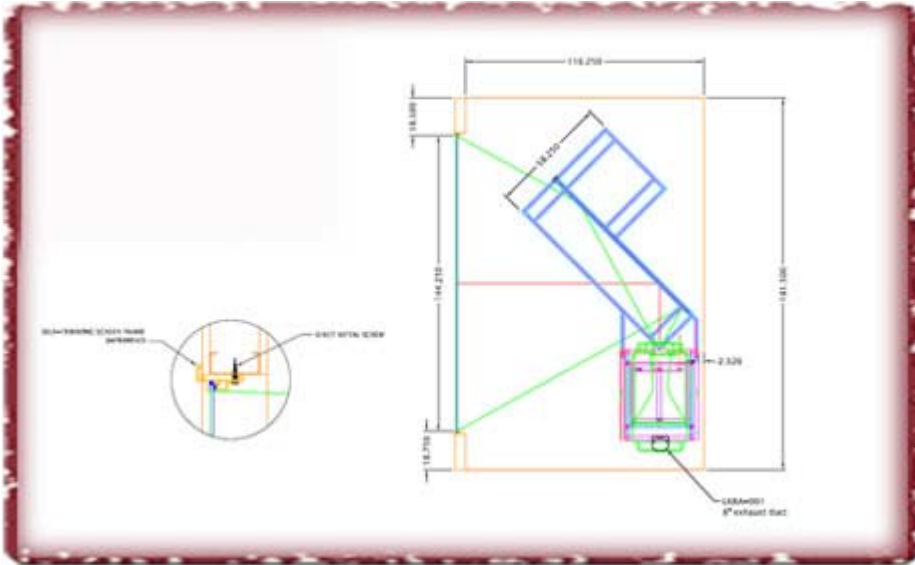

Click here for more information on ISF.
www.isfcommercial.com

APPLICATION STORY HIGHLIGHT

The Upside of a Side Bounce

Projector: SONY SRX R105 Lens: (LKR1-90) 0.9 : 1 Short Fixed Throw Distance: 128.4" Projection Angle: On - Axis Aspect Ratio: 1.89 : 1 Unit Width: 170.2" 48 x 90 Viewing Area: 76.75" x 144.25" Screen Cut Size: 77.75" x 145.25" Screen Frame: FRAME #3	A: ADJUST TO ROOM MEAS REVISIONS APPROVED FOR FABRICATION SIGNATURE _____ DATE _____	1152 G. Washington Avenue Santa Ana, CA 92701 -A221 Tel: (714) 550 - 7211 Fax: (714) 550 - 7230 www.rpvvisuals.com	DRAWN BY: IMS EAST PROJECT: 163" D RPM DATE: 02/13/07 SYM: XXX REV: 0
---	---	--	---