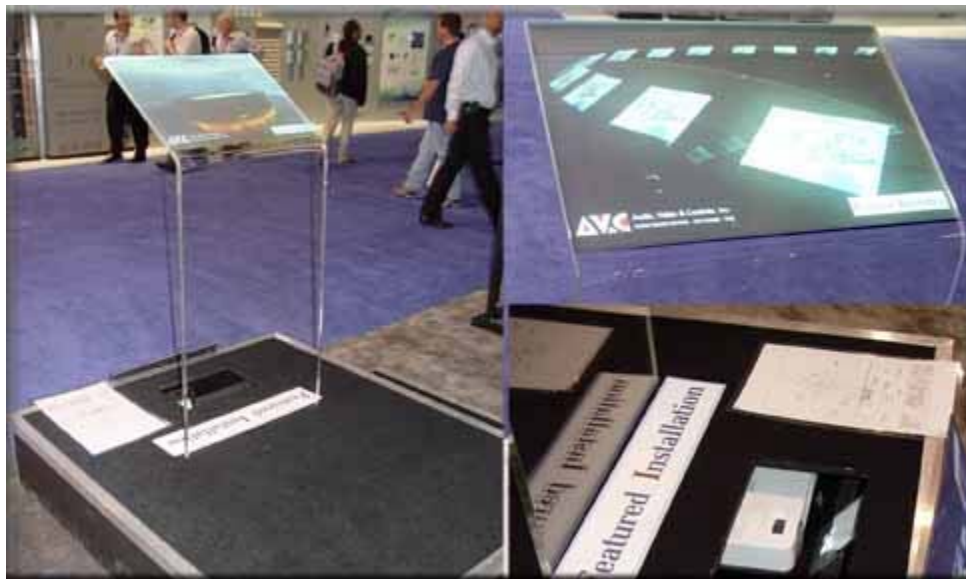

Acrylic Podium – Featured Installation

[Click Here for Podium Application Story](#)
[Click Here for Slide Show](#)

---

*NitWit comes from the words Nit & Wit. Nit is a measurement of light, and Wit is quick knowledge. Therefore, this newsletter is for Bright and Sharp AV souls.

Please let us know how we can be of assistance in designing your next display mount project.

Our Room Plan Worksheet is available as a PDF or Interactive Online.

[Room Plan Worksheet](#)

[rp Visual Solution's Line Card](#)

info@rpvisuals.com

www.rpvisuals.com

714-550-7211