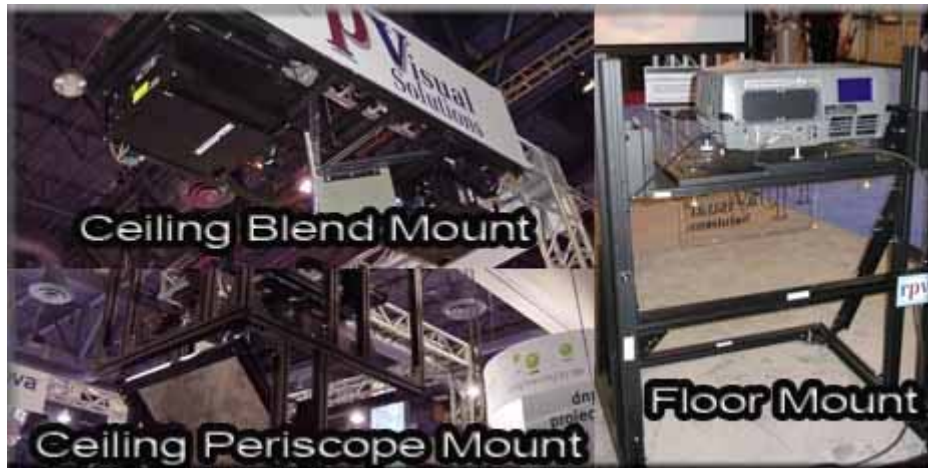

*rpms Rear Projection Mount & Screen*

65" screen in only 12" of projection depth using the NEC WT 610

[Click Here for rpms Rear Projection Screen & Mount Brochure](#)

---

*Formed, S Screens, & Rollable & Cool Cut Screens*