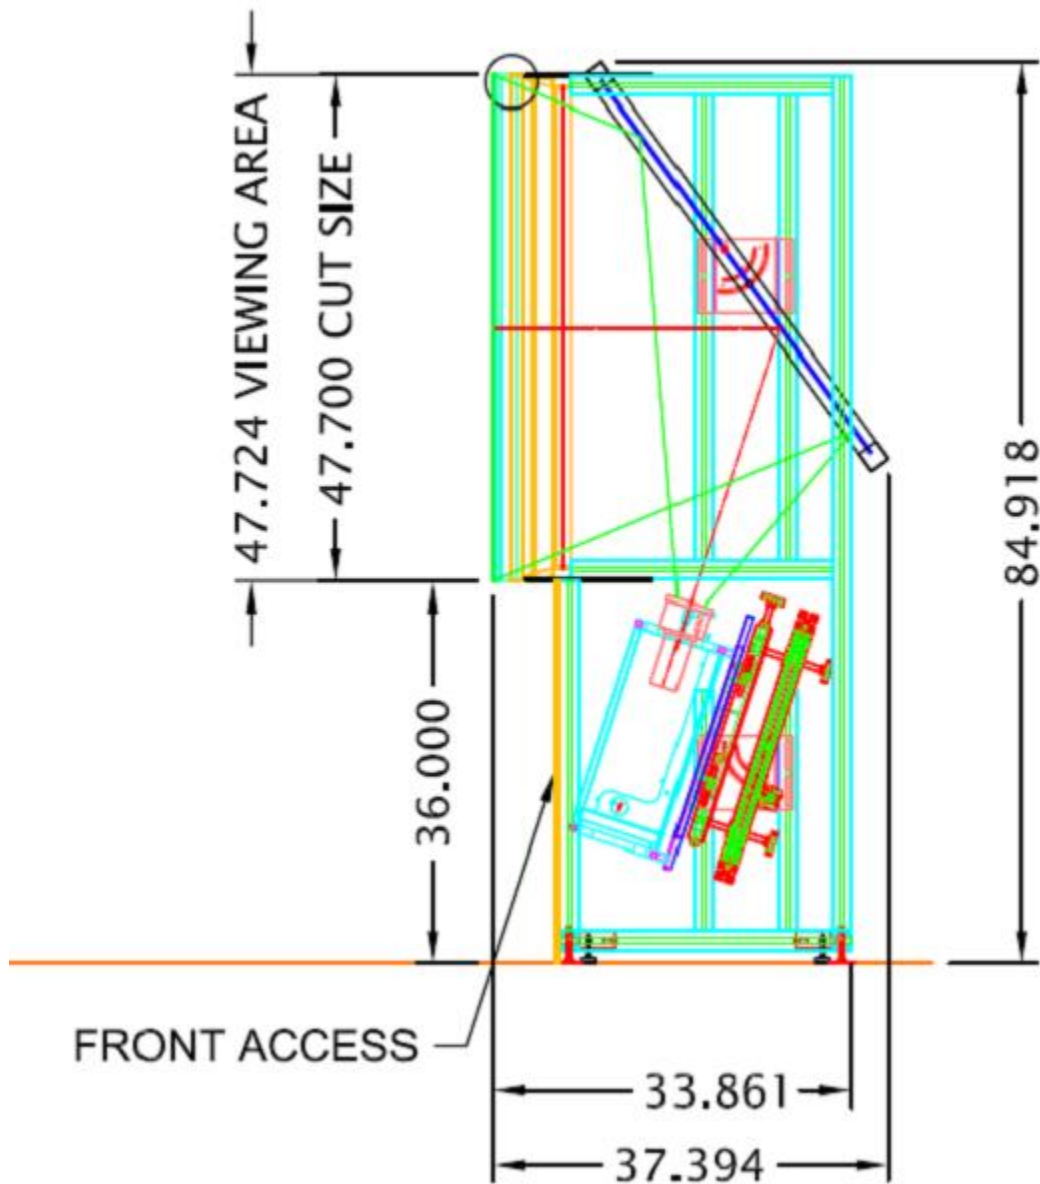

---

***We will be showing our rpm Rear Projection Mounts & Screen >***

[Click here for the rpms brochure](#)

**\*NitWit comes from the words Nit & Wit. Nit is a measurement of light, and Wit is quick knowledge. Therefore, this newsletter is for Bright and Sharp AV souls.**

*Please let us know how we can be of assistance in designing your next display mount project.*

*Our Room Plan Worksheet is available as a PDF or Interactive Online.*

[Room Plan Worksheet](#)

[rp Visual Solution's Line Card](#)