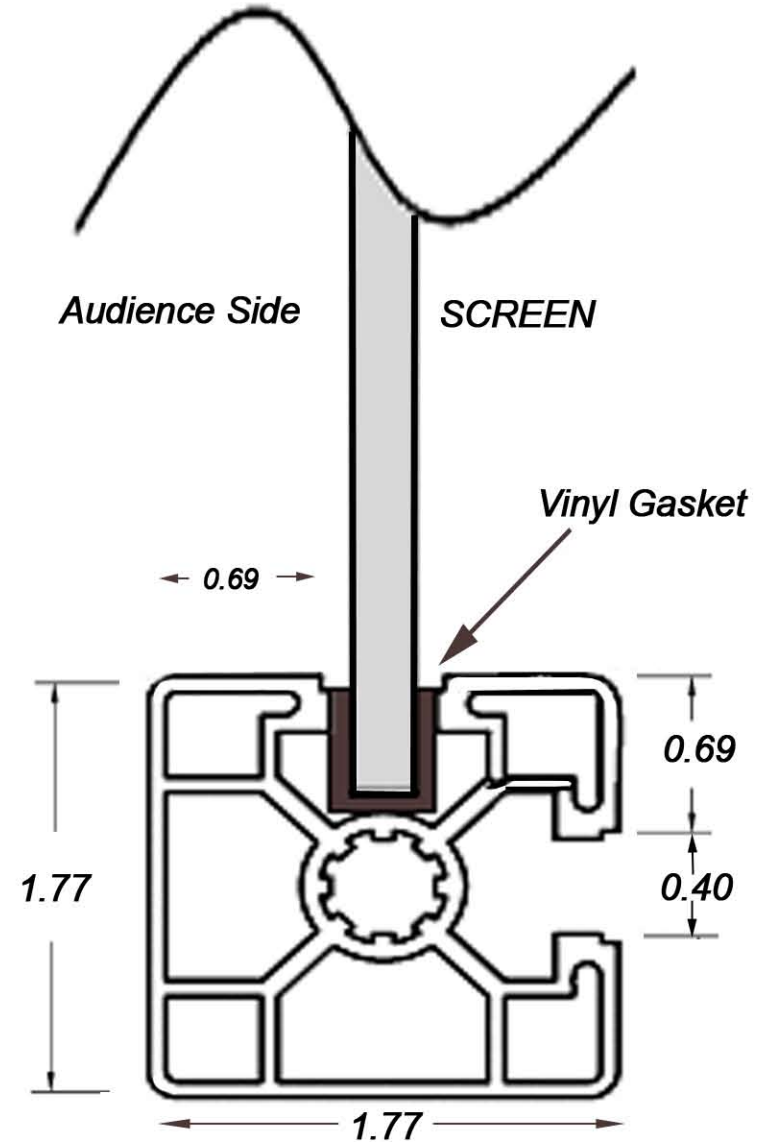

rp Frame 2

45mm 2SA Extrusion Frame

Measurement in inches

Elevation View