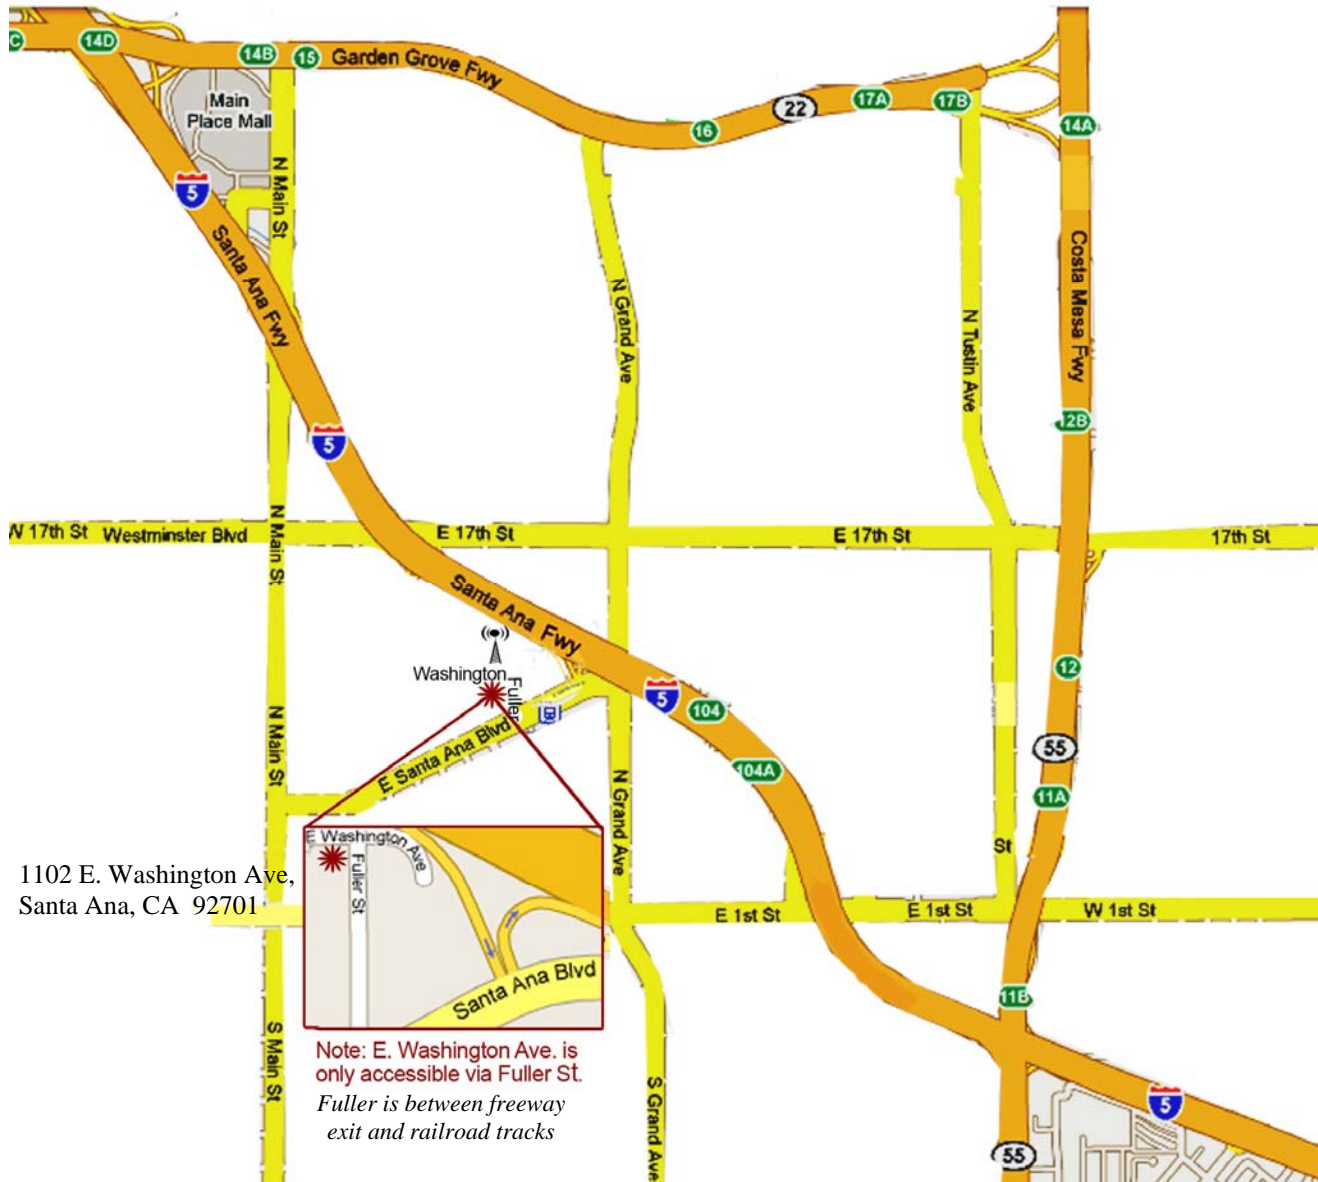

Directions

Phone 714-550-7211

rpV Visual
Solutions
www.rpvisuals.com

*We are located at the corner of
E. Washington Ave. & Fuller St.*

1102 E Washington Avenue,
Santa Ana, CA 92701

1102 E. Washington Ave,
Santa Ana, CA 92701

Note: E. Washington Ave. is
only accessible via Fuller St.
Fuller is between freeway
exit and railroad tracks

Heading South on the 5 Freeway

Exit Santa Ana/Grand and turn Right at light. You are now on Santa Ana Blvd
Turn Right onto Fuller St.
Turn Left onto E. Washington Ave.

Heading North on the 5 Freeway

Exit Santa Ana/Grand and turn Left at light. You are now on Grand Ave.
Turn Right onto Santa Ana Blvd
Turn Right onto Fuller St.
Turn Left onto E. Washington Ave.

From Santa Ana/John Wayne (SNA) Airport

Enter 405 N to 55 N to 5 N and refer to Heading North on 5 instructions.

From Los Angeles (LAX) Airport

Enter 105 E to 605 S to 91 E to 5 S and refer to Heading South on 5 instructions.